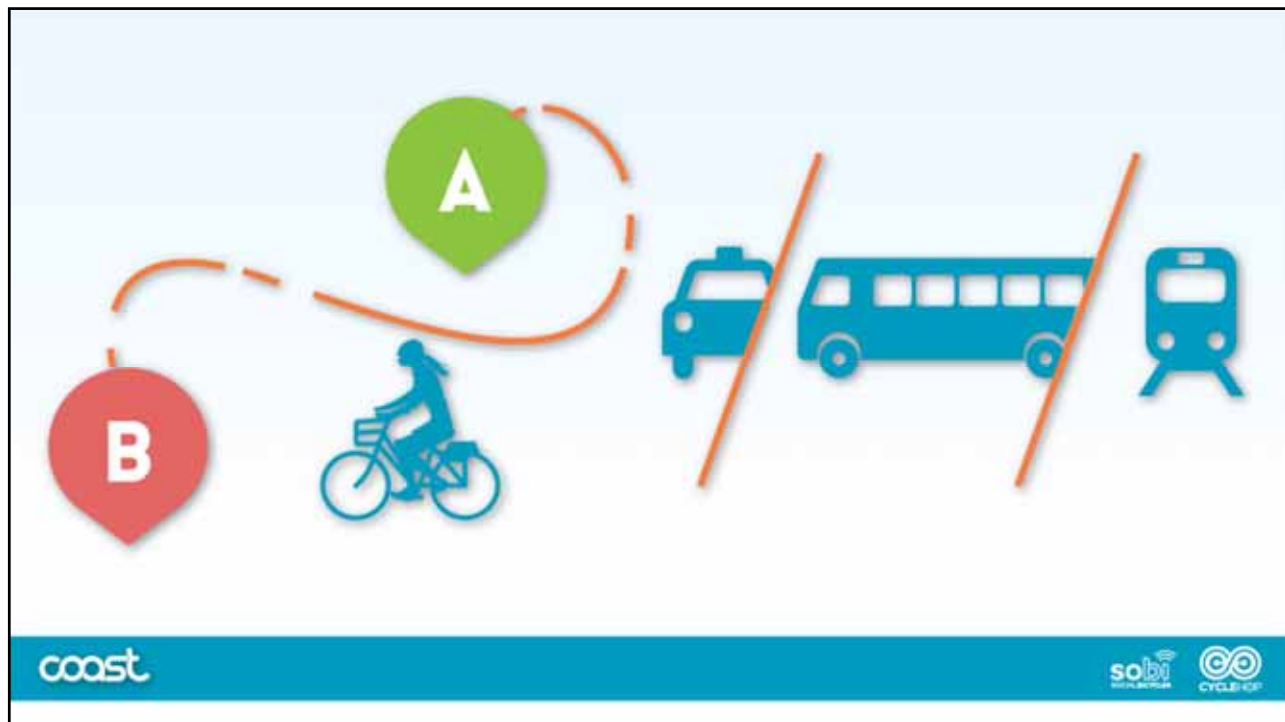

Eric Trull

Program Director – Coast Bike Share
Customer Engagement – CycleHop, LLC.

coast

What is Bike Share?

-For riders

Rider Interaction

SIGN UP

coast

HOME | WORK | DATUMS | MAP | ABOUT US | MEMBERSHIP | CONTACT | APPS | CONTACT

Explore, Commute, Coast.

TAMPA BAY

Coast Bike Share is the healthy, fun and affordable way to breeze around Tampa.

BECOME A MEMBER

The smartphone screen displays the Coast app interface. At the top, it shows a map with a green location pin. Below the map, the bike details are listed: "Bike Coast v1 A", "1001 10th Street Parking, Tampa", and "Storage in various locations (Bike Share)". A table shows "Your current subscription" with "FREE TRIAL" and "\$0" in the "PRICE PER" column, and "30" in the "DAYS" column. At the bottom, there is a green button that says "Rent this bike".