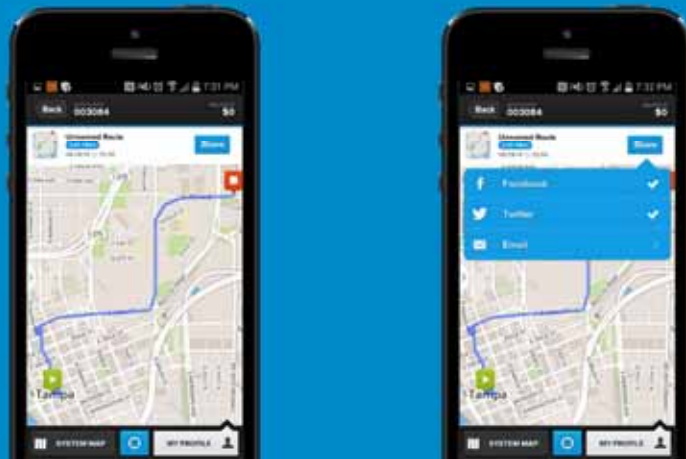

The smartphone screen displays the Coast app interface. At the top, it shows a map with a green location pin. Below the map, the bike details are listed: "Bike Coast v1 A", "1001 10th Street Parking, Tampa", and "Storage in various locations (Bike Share)". A table shows "Your current subscription" with "FREE TRIAL" and "\$0" in the "PRICE PER" column, and "30" in the "DAYS" column. At the bottom, there is a green button that says "Rent this bike".

DURATION: 24:02:21 DISTANCE: 1.2 miles TOTAL COST: \$12.57

HELP REPAIR DONE

coast
bike share

Quick Stop? Use Hold!

coast
bike share

SHARE YOUR RIDES!

coast
bike share

WHAT DOES IT COST TO COAST?
MEMBERSHIP LEVELS

Membership Level	Cost	Frequency	Target Audience	Benefit
Prepaid Hourly Riding	\$5	/hour	General	Ultimate Freedom
Monthly Member	\$30	/month	General	Try Out the Program
Students Member	\$59	/year	Students	Ride to School
Annual Member	\$79	/year	General	Daily Enthusiasts