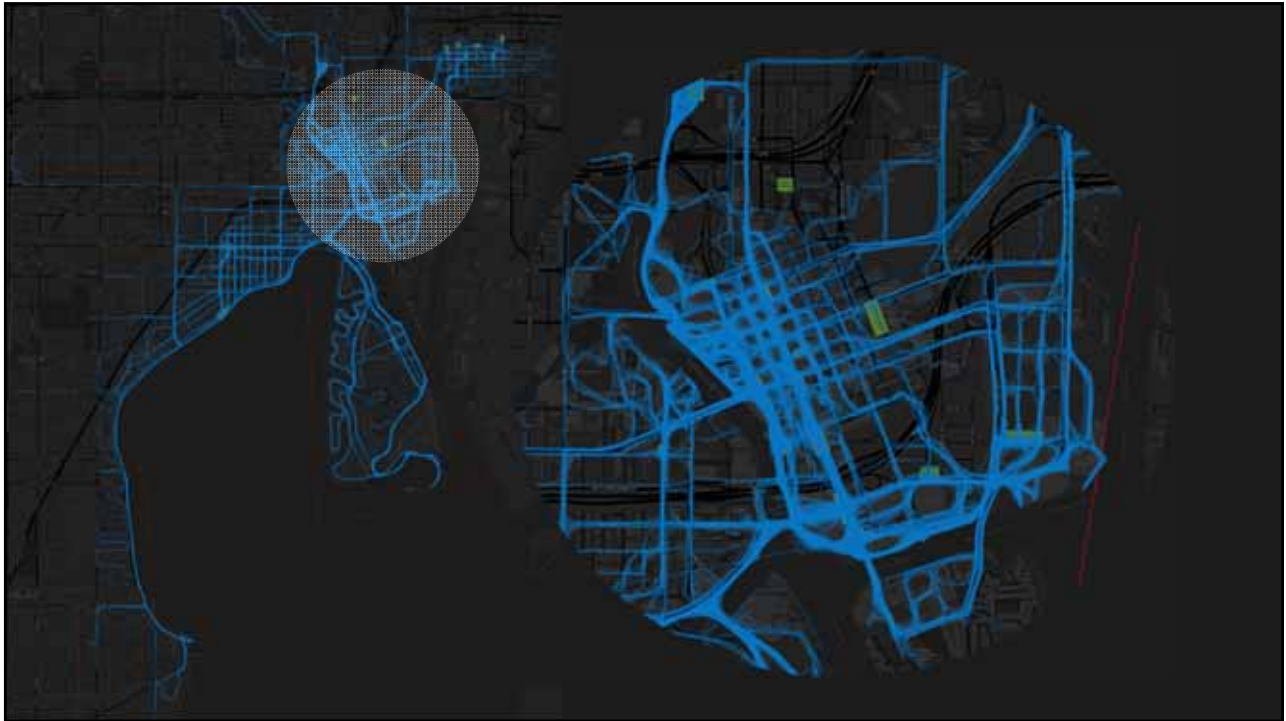

coast

sobi
WHEELER

CO
CYCLE-UP

4th Generation Benefits

10 WEEKS
 20 BIKES 4 HUBS 

630+ MEMBERS 

1300 TRIPS 

2,550+ MILES

ORLANDO  

DEMO

100 DAYS
 300 BIKES 30 HUBS 

3,258 MEMBERS 

7422 TRIPS 

23,759 MILES

coast  

EXPLORE YOUR CITY
#historybiketampa