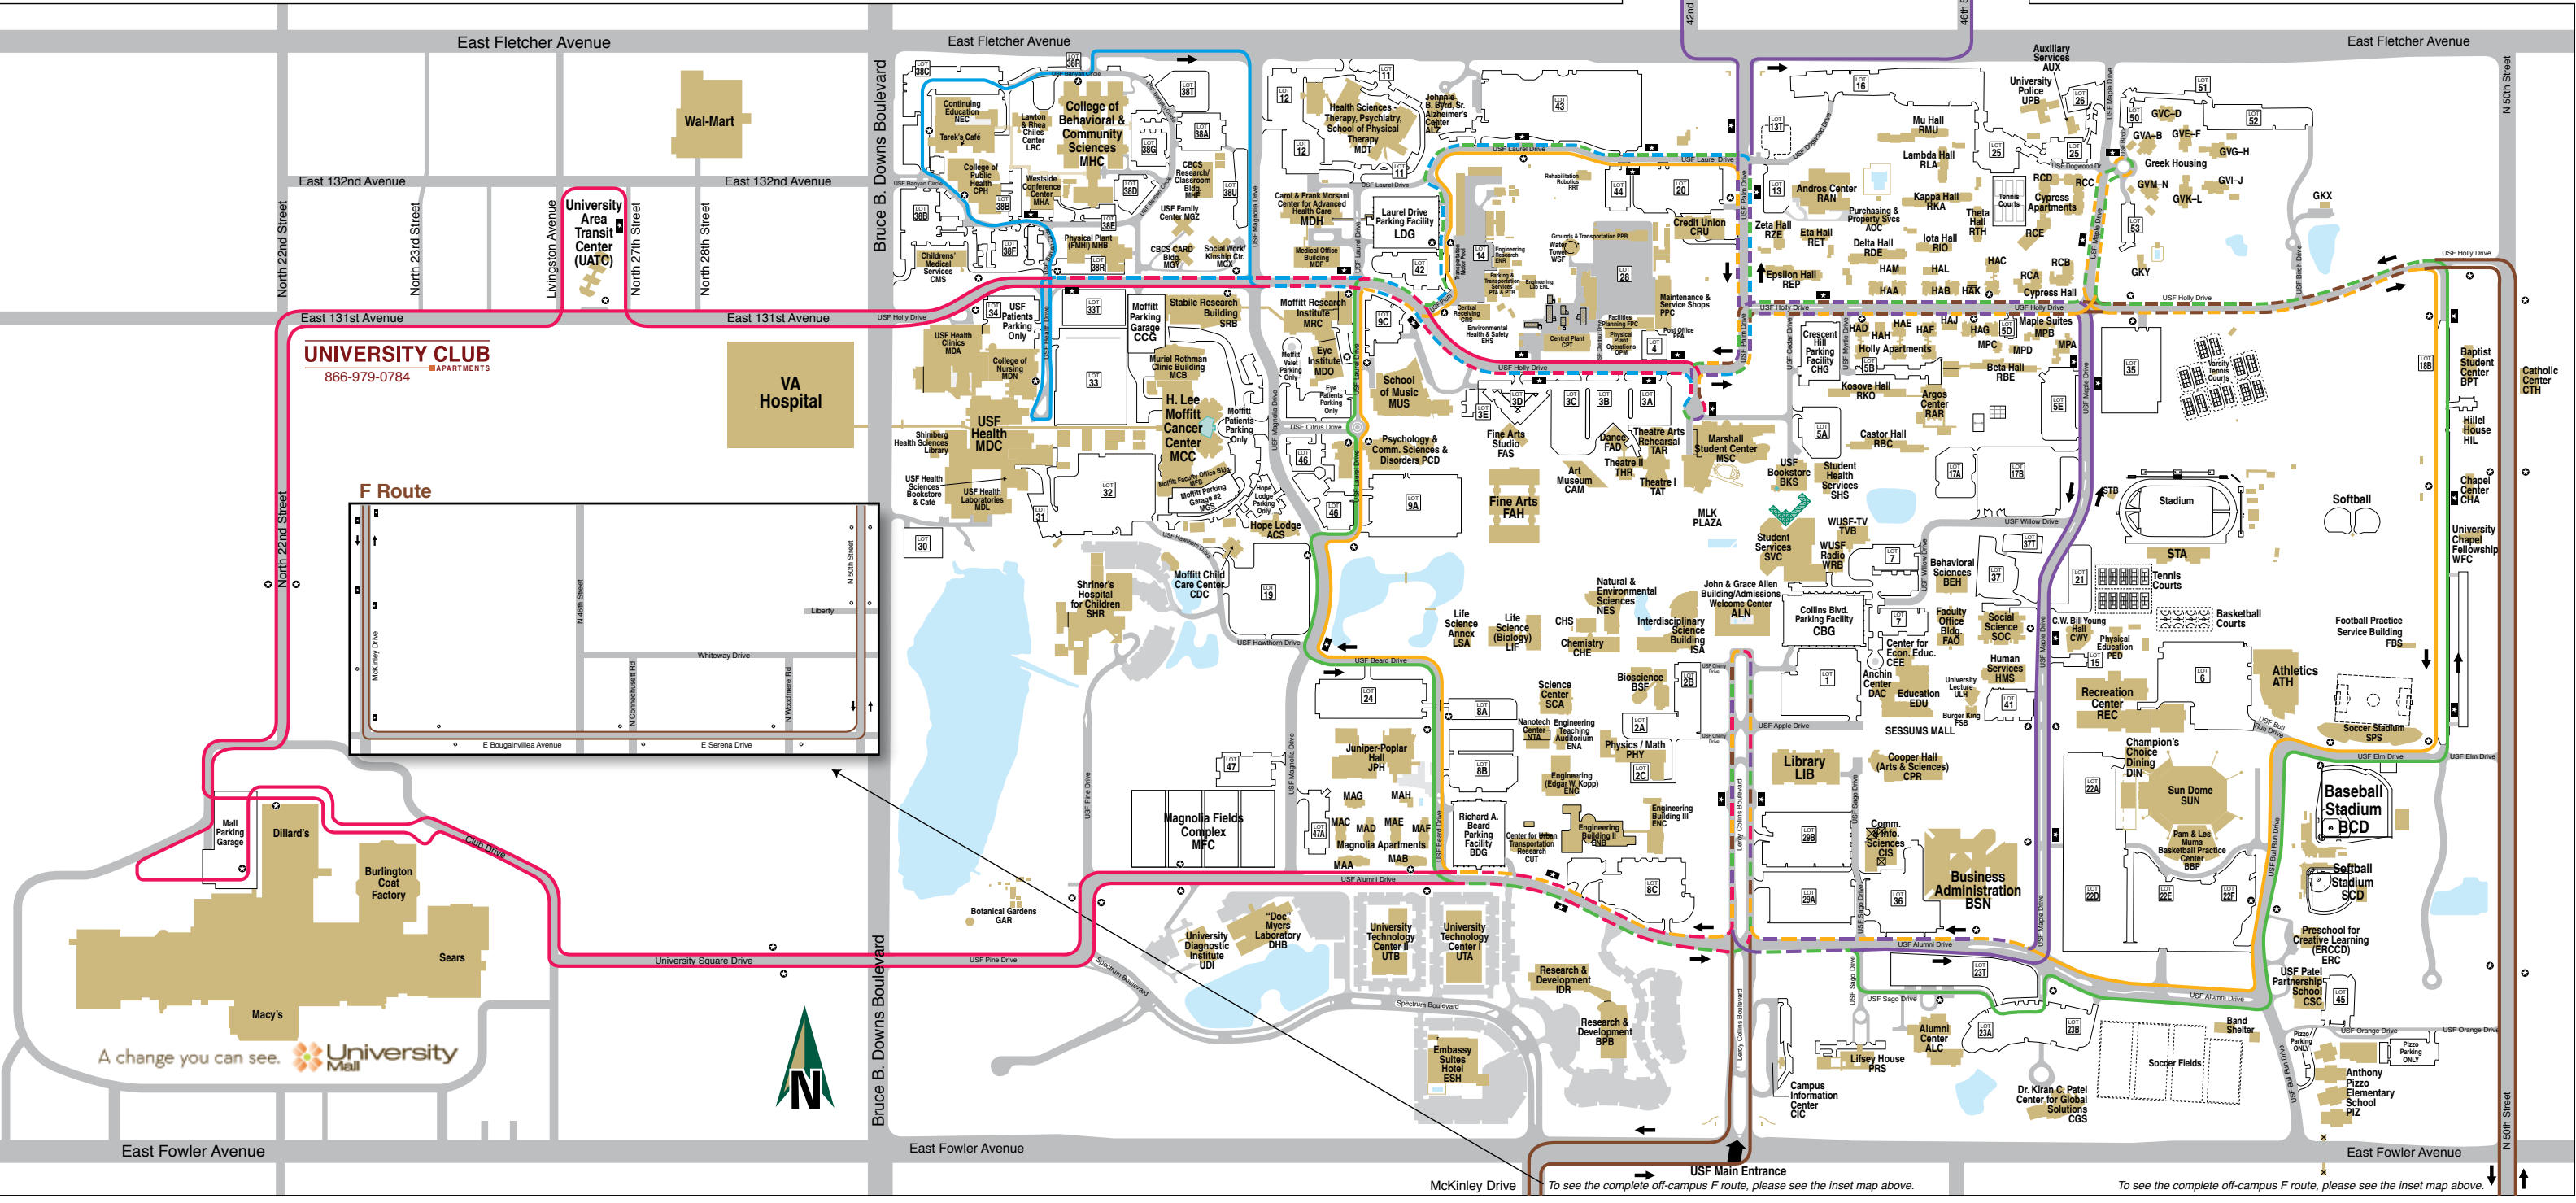

Bull Runner Schedule

Weekday Service
All Routes
A - B - C - D - E - F
 Monday–Thursday 7:00 a.m.–Midnight
 Friday 7:00 a.m.–5:30 p.m.

Weekend Service
Routes C - D - F
 Saturday & Sunday 2:30 p.m.–9:30 p.m.

Note: Service times may vary. Check our website (www.usf.edu/bullrunner) for holiday schedules and most current route information.

SHUTTLE ROUTES

- Route A
- Route B
- Route C
- Route D
- Route E
- Route F

Bull Runner Stop (star icon)

Sheltered Bull Runner Stop (star in square icon)

Dashed line indicates more than one route along a road; direction of travel indicated by black arrow (→) next to route.

USF Bull Runner Routes • 2011-12

UNIVERSITY CLUB
 866-979-0784

F Route

USF Main Entrance
 To see the complete off-campus F route, please see the inset map above.

To see the complete off-campus F route, please see the inset map above.

A change you can see. **University Mall**