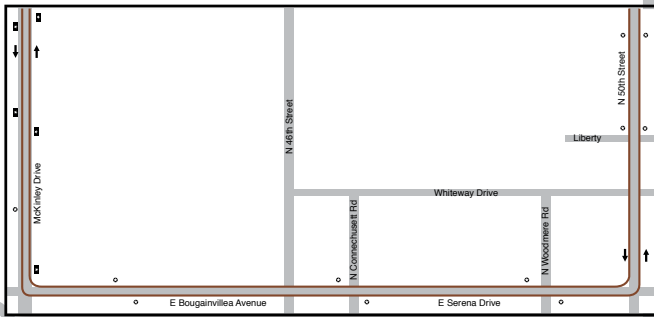

Note: Service times may vary. Check our website (www.usf.edu/bullrunner) for holiday schedules and most current route information.

SHUTTLE ROUTES

- Route A
- Route B
- Route C
- Route D
- Route E
- Route F

Bull Runner Stop (star icon)

Sheltered Bull Runner Stop (star in square icon)

Dashed line indicates more than one route along a road; direction of travel indicated by black arrow (→) next to route.

USF Bull Runner Routes • 2011-12

UNIVERSITY CLUB
 866-979-0784

F Route

USF Main Entrance
 To see the complete off-campus F route, please see the inset map above.

To see the complete off-campus F route, please see the inset map above.

A change you can see. **University Mall**